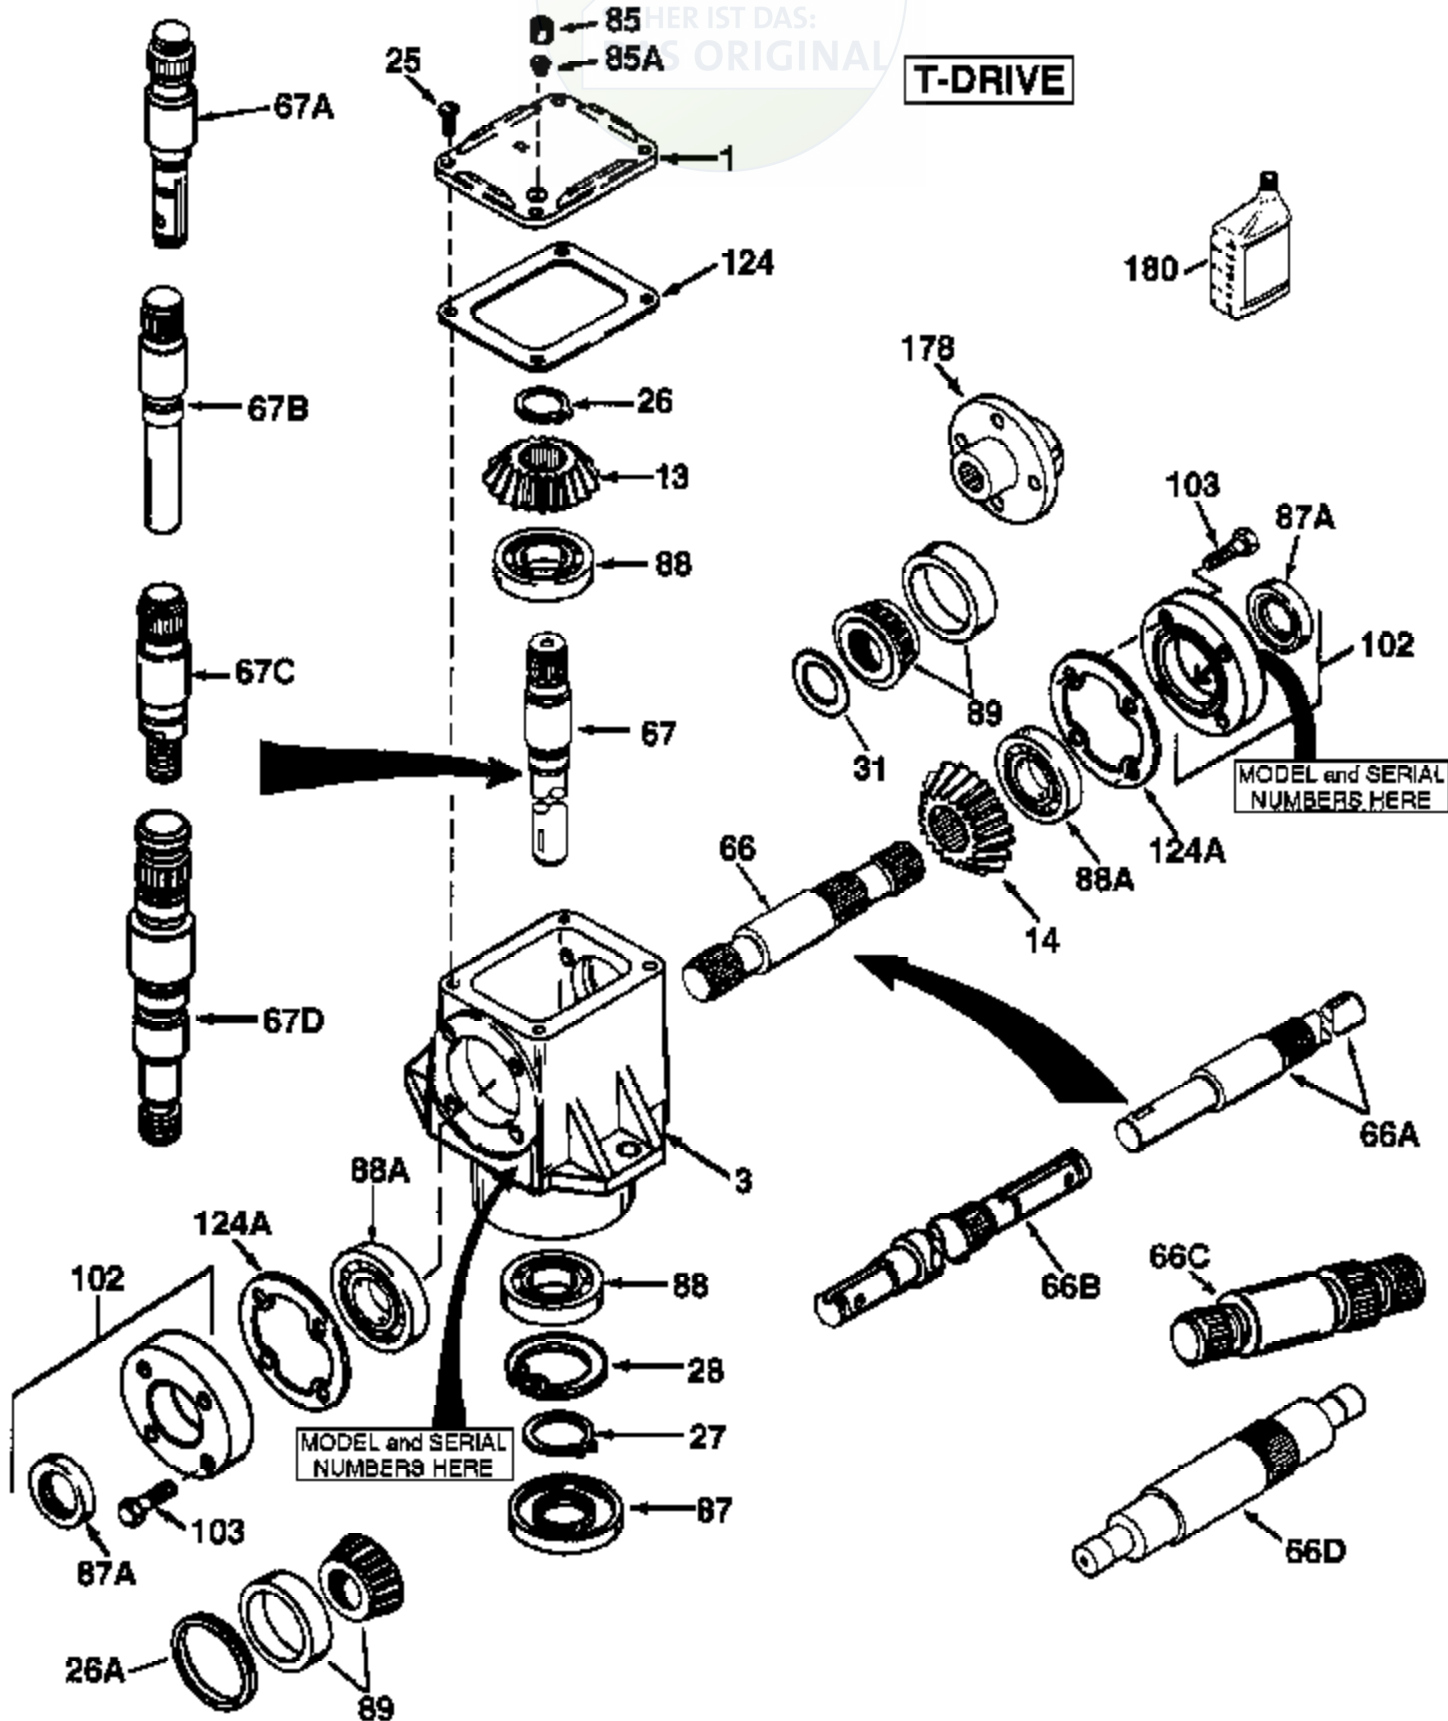

JOIST

WER IST DAS:
ORIGINAL

T-DRIVE

Ref #	Part Number	Qty	Description
	794522A		"T" Drive Head Assembly (Incl. 1 thru 124A)
1	772067		Cover
3	770111		"T" Drive Housing
13	778101A		Miter Gear (17 teeth) (7/8" ID)
14	778210A		Miter Gear (17 teeth) (1" ID)
25	792025		Screw, 10-24 x 1/2"
26A	780176		Load Ring
26	788018		Retainer Ring
27	788079		Retainer Ring
28	788080		Snap Ring
31	780175		Shim Washer
66A	776330		Input Shaft (8-3/4" long)
67B	776329		Output Shaft (6-3/4" long)
85	792039	1000-1000-051	Peerless
87	788081		Pipe Plug, 1/8-27 (countersunk headle ss)
87A	788031		Oil Seal
88	780174		Oil Seal
88	780174		Ball Bearing
89	780173		Roller Bearing & Cup
102	786154		Retainer Cap & Seal (Incl. 87A)
103	792143		Screw, 1/4-20 x 1-1/8"
124A	788030B		Cap Gasket
124	788028		Cover Gasket
180	730229A		Gear Oil 80W90